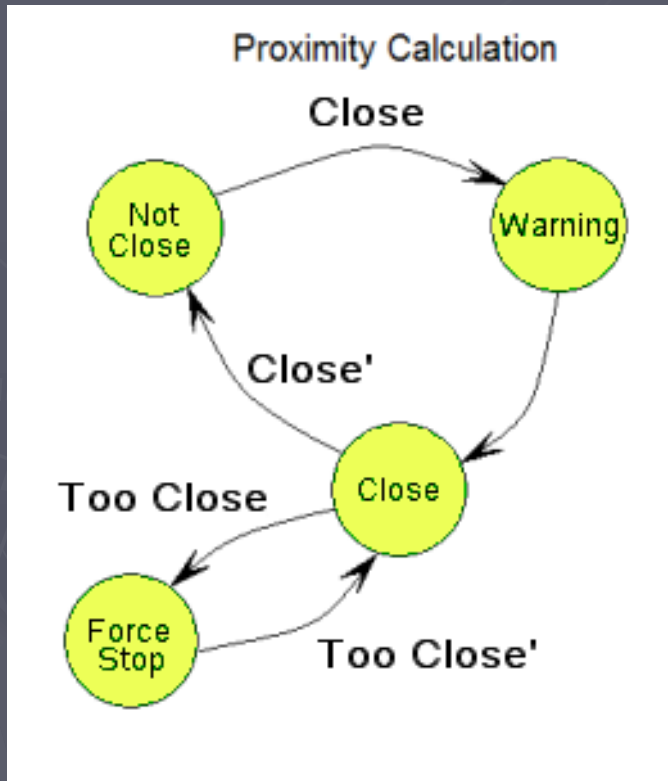

Smart Car

Stephen Haug
Roger Grayson

We built...

- ▶ A voice-activated remote control car with an anti-crash distance sensor.

Block Diagram

A Closer Look

Schematic

State Diagrams

Block Diagram

A Closer Look

Schematic

State Diagram

► Questions, Comments, Concerns, Cookies?