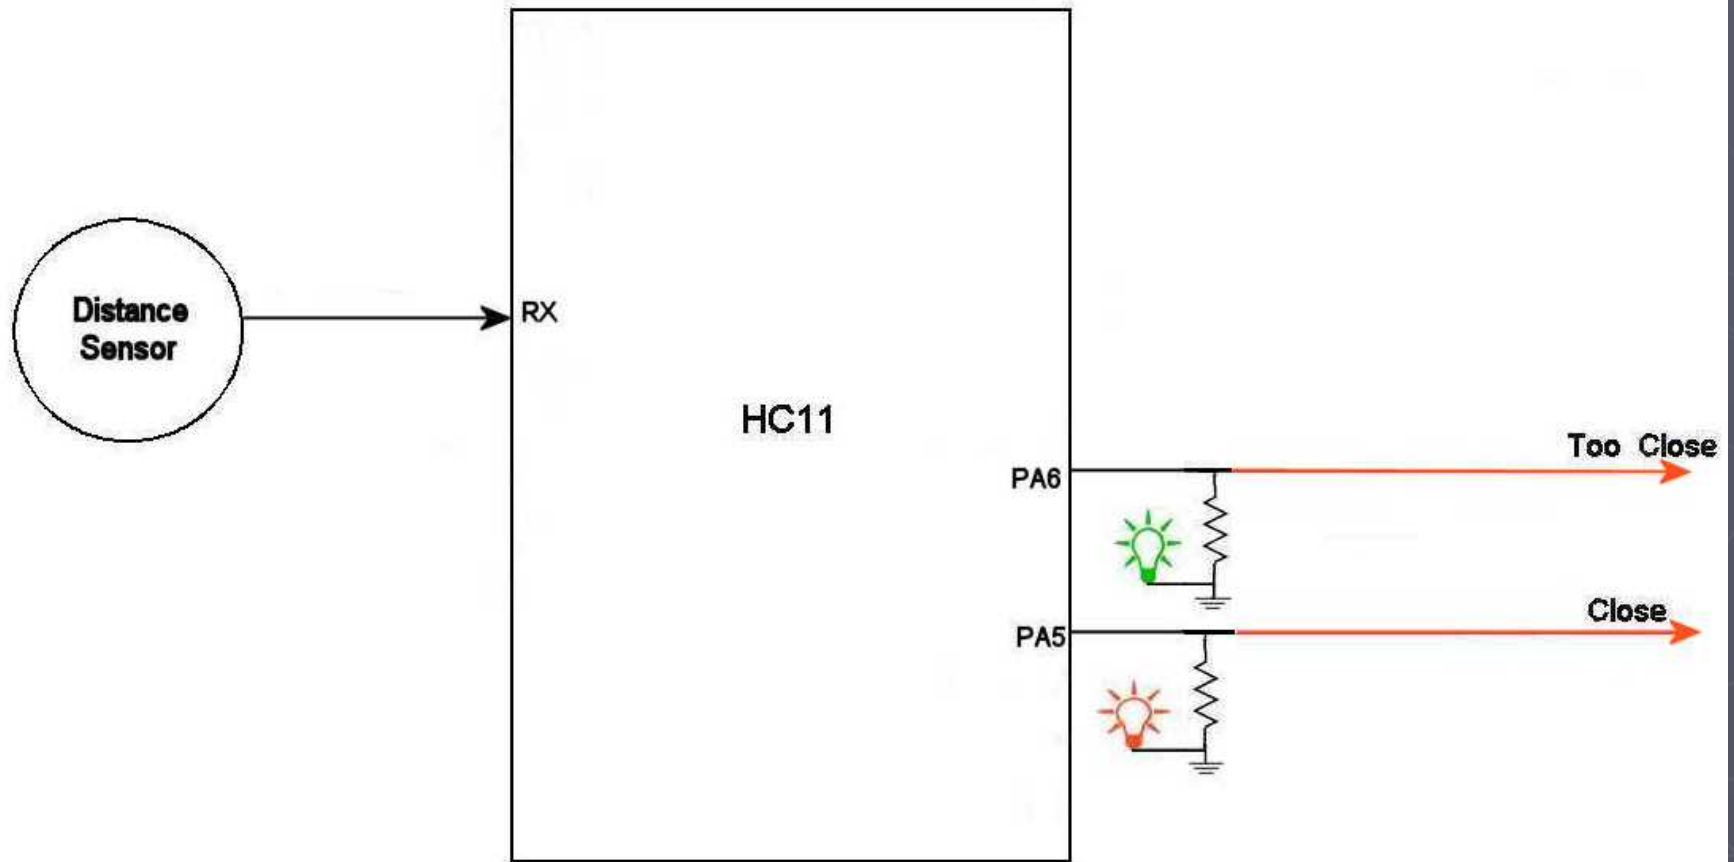

Smart Car

Stephen Haug
Roger Grayson

We built...

- ▶ A voice-activated remote control car with an anti-crash distance sensor.

Block Diagram

A Closer Look

Schematic

State Diagrams

Block Diagram

A Closer Look

Schematic

State Diagram

► Questions, Comments, Concerns, Cookies?