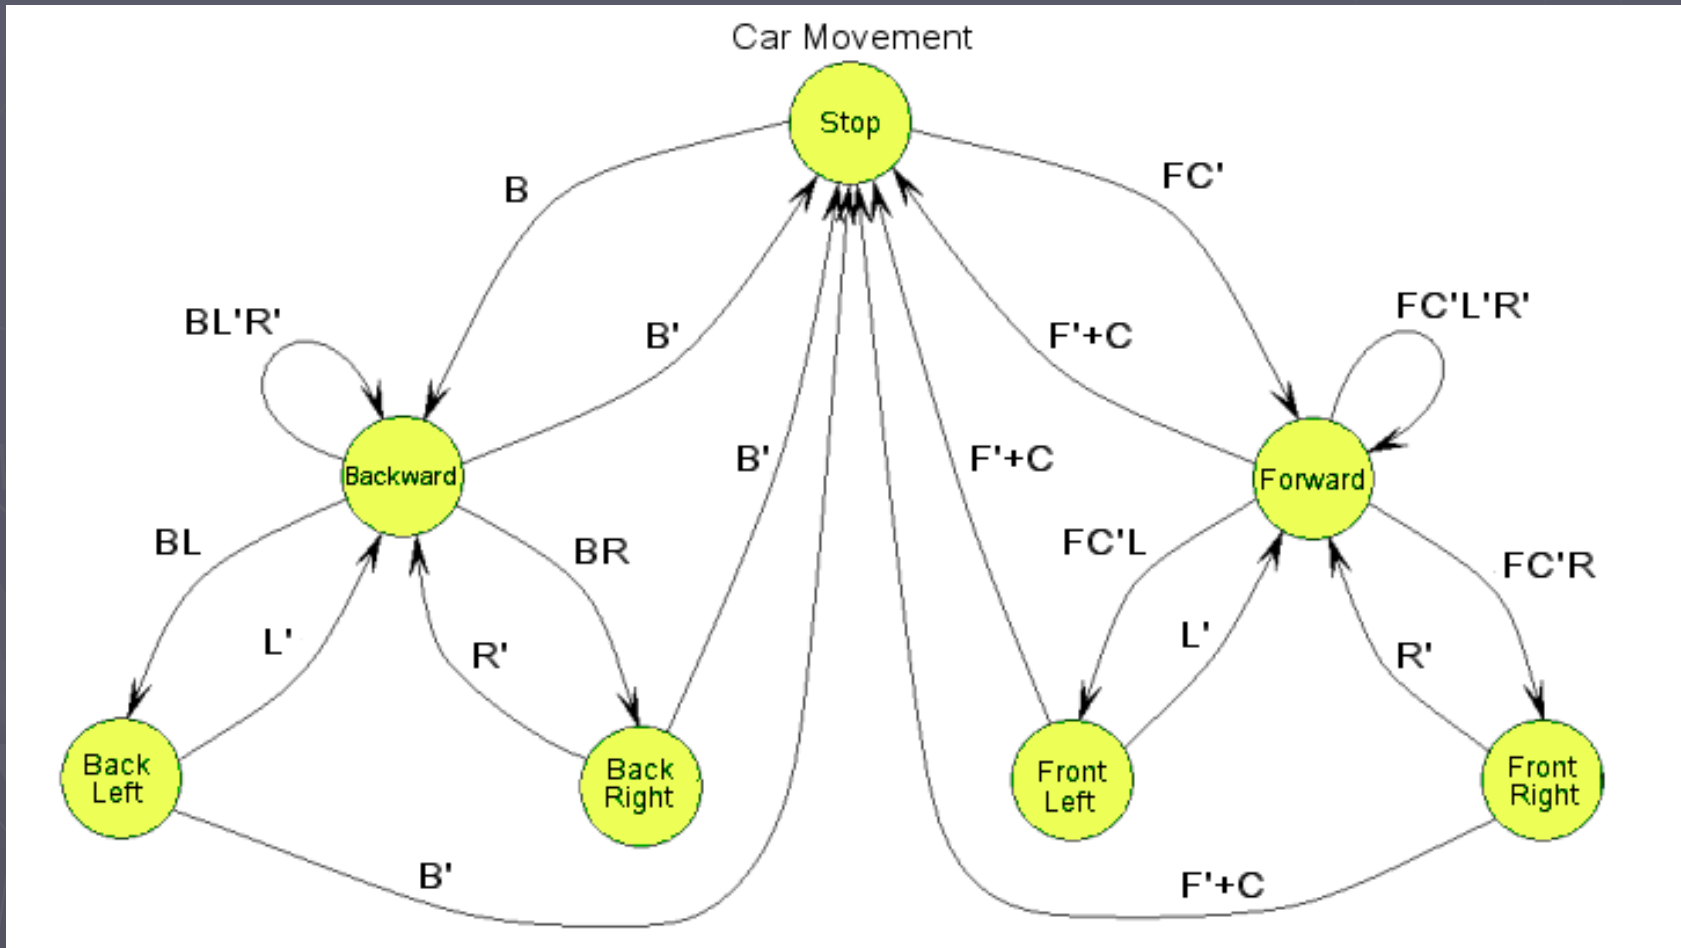

Smart Car

Stephen Haug
Roger Grayson

We built...

- ▶ A voice-activated remote control car with an anti-crash distance sensor.

Block Diagram

A Closer Look

Schematic

State Diagrams

Block Diagram

A Closer Look

Schematic

State Diagram

► Questions, Comments, Concerns, Cookies?