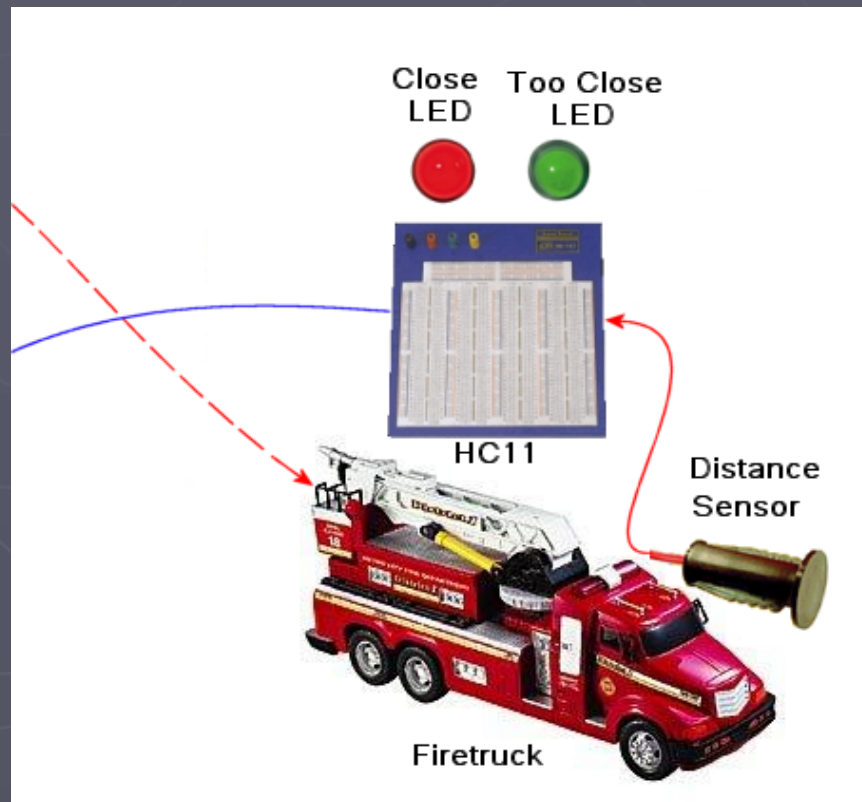

Smart Car

Stephen Haug
Roger Grayson

We built...

- ▶ A voice-activated remote control car with an anti-crash distance sensor.

Block Diagram

A Closer Look

Schematic

State Diagrams

Block Diagram

A Closer Look

Schematic

State Diagram

► Questions, Comments, Concerns, Cookies?